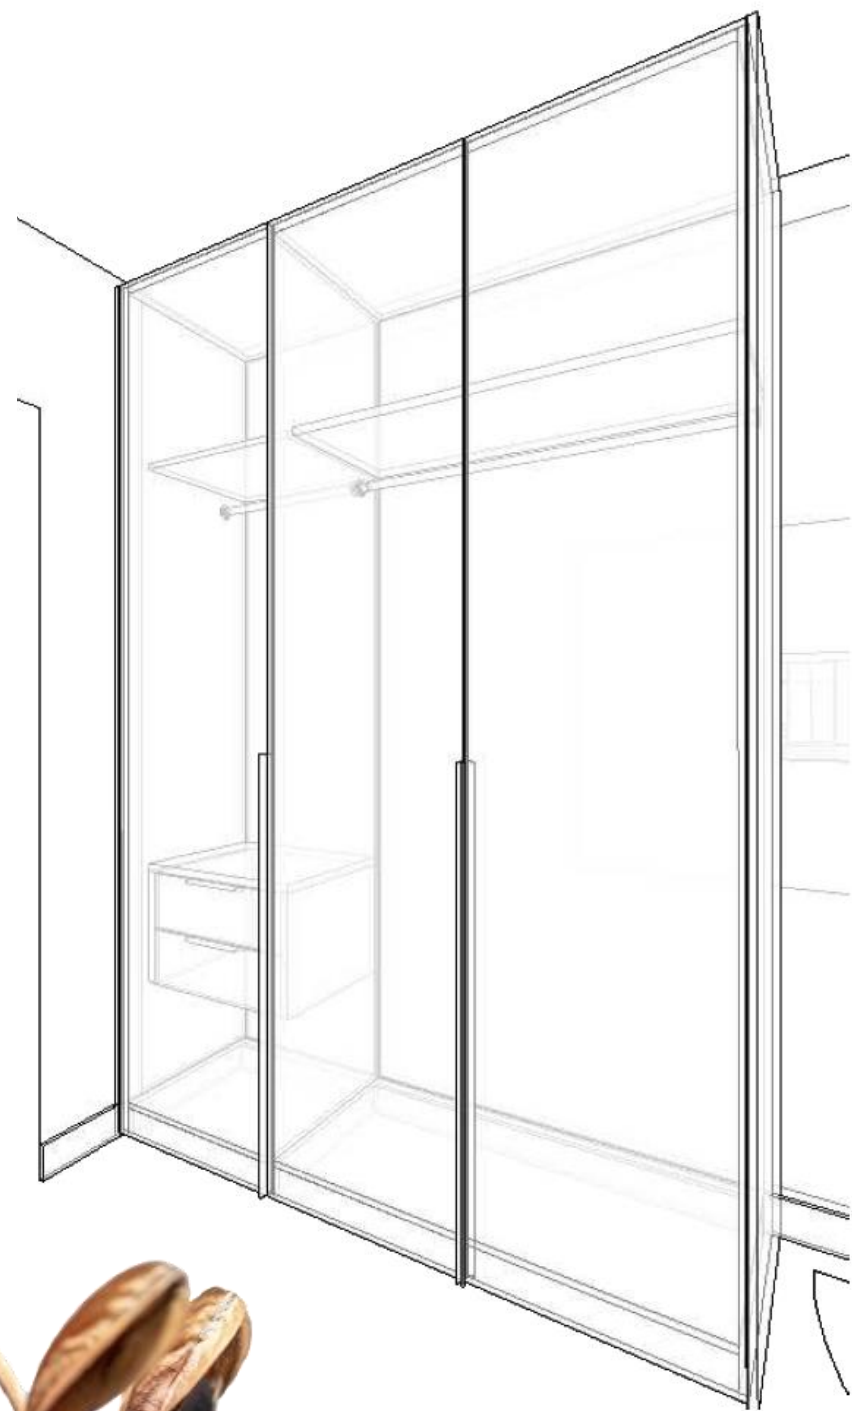

HALLWAY WARDROBE

Classic Pastel

Majestic Grey

Authentic Beige

HALLWAY WARDROBE
LAYOUT No. 8

1700 €

WARDROBE MATERIAL SELECTION

Main body & facades

Authentic Beige

BEDROOM WARDROBE

Request price

WARDROBE MATERIAL SELECTION

Main body & facades

Accent shelves, door handles

Classic Pastel

Majestic Grey