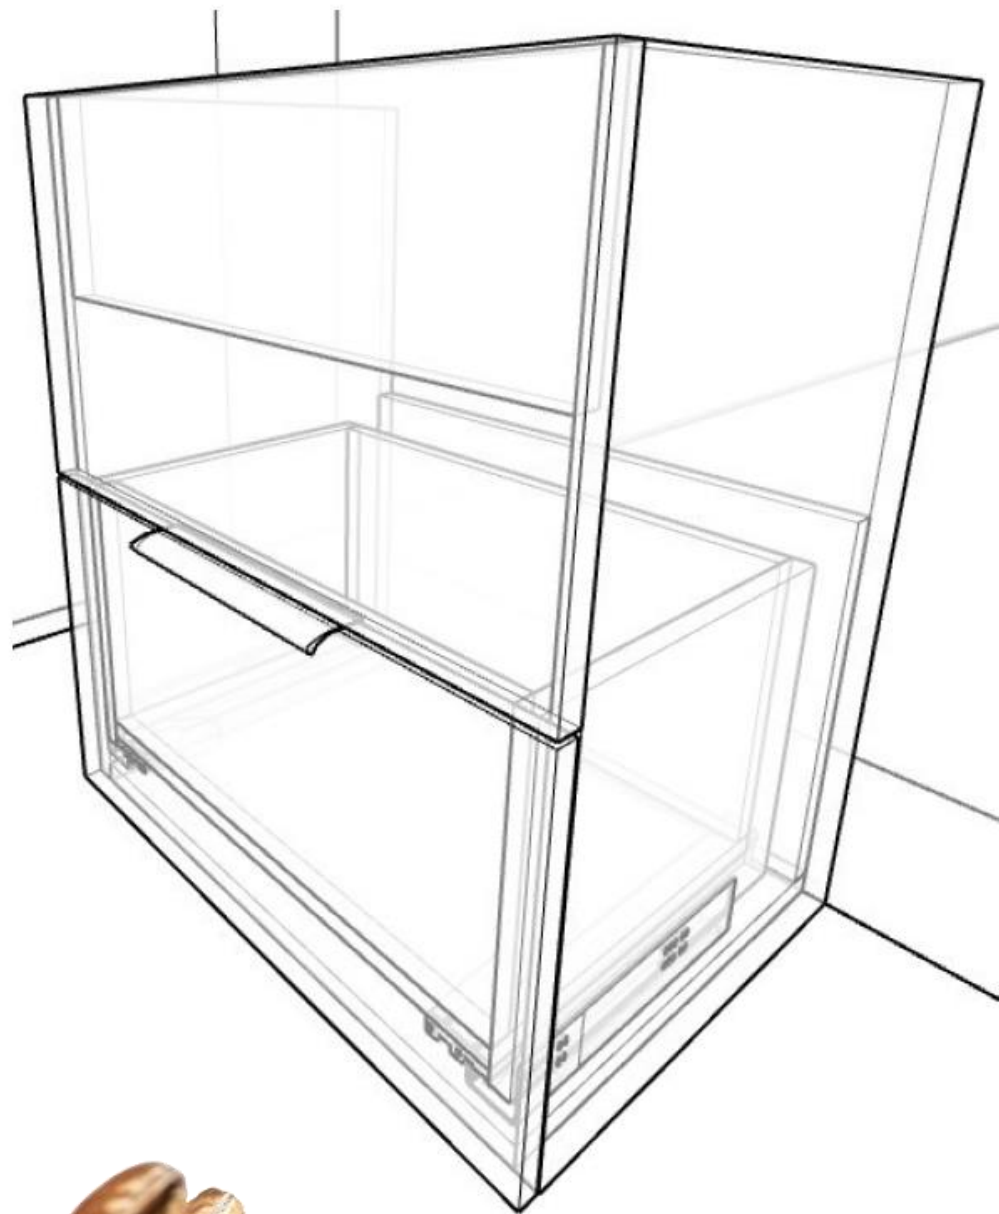

Authentic Beige

WE LIVE GREEN. WE LOVE GREEN.

Classic Pastel

Majestic Grey

Authentic Beige

SINK CABINET

SINK CABINET

170 €