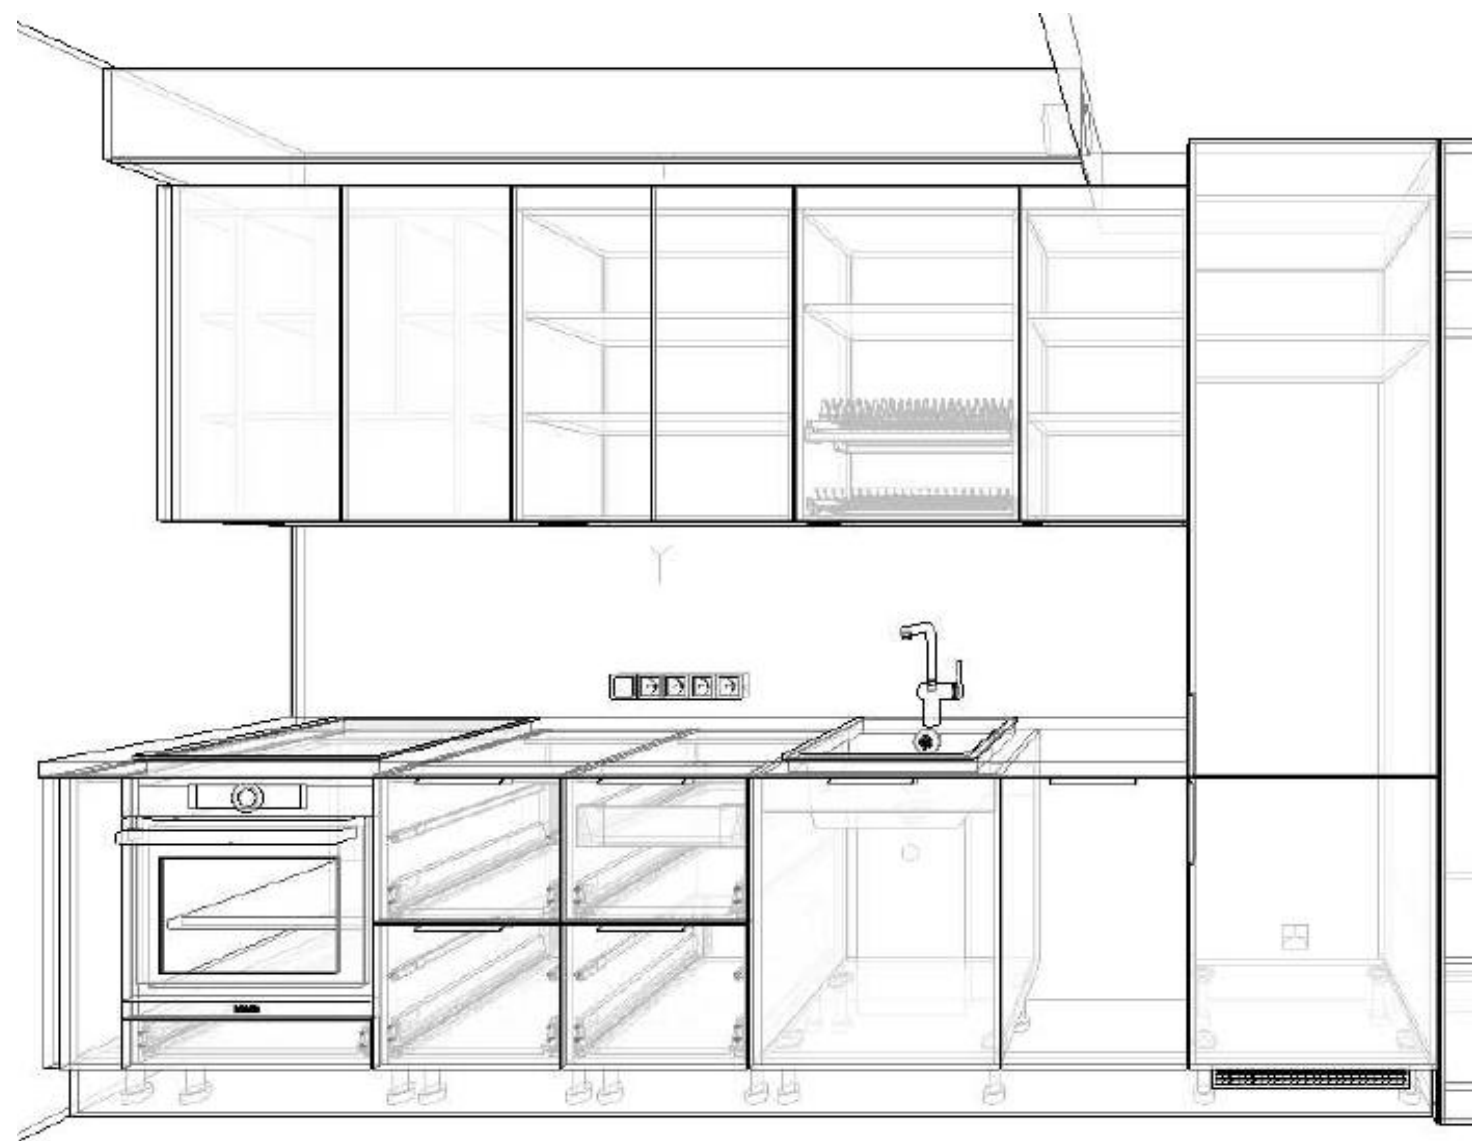

WE LIVE GREEN. WE LOVE GREEN.

KITCHEN

Classic Pastel

Majestic Grey

Authentic Beige

KITCHEN LAYOUT No. 8

7800 €

KITCHEN MATERIAL SELECTION

Upper facades & cabinets

Lower facades, full length facades & cabinets, door handles

Worktop and wall panel

Classic Pastel

Majestic Grey

Authentic Beige

KITCHEN APPLIANCES

(Included in price)