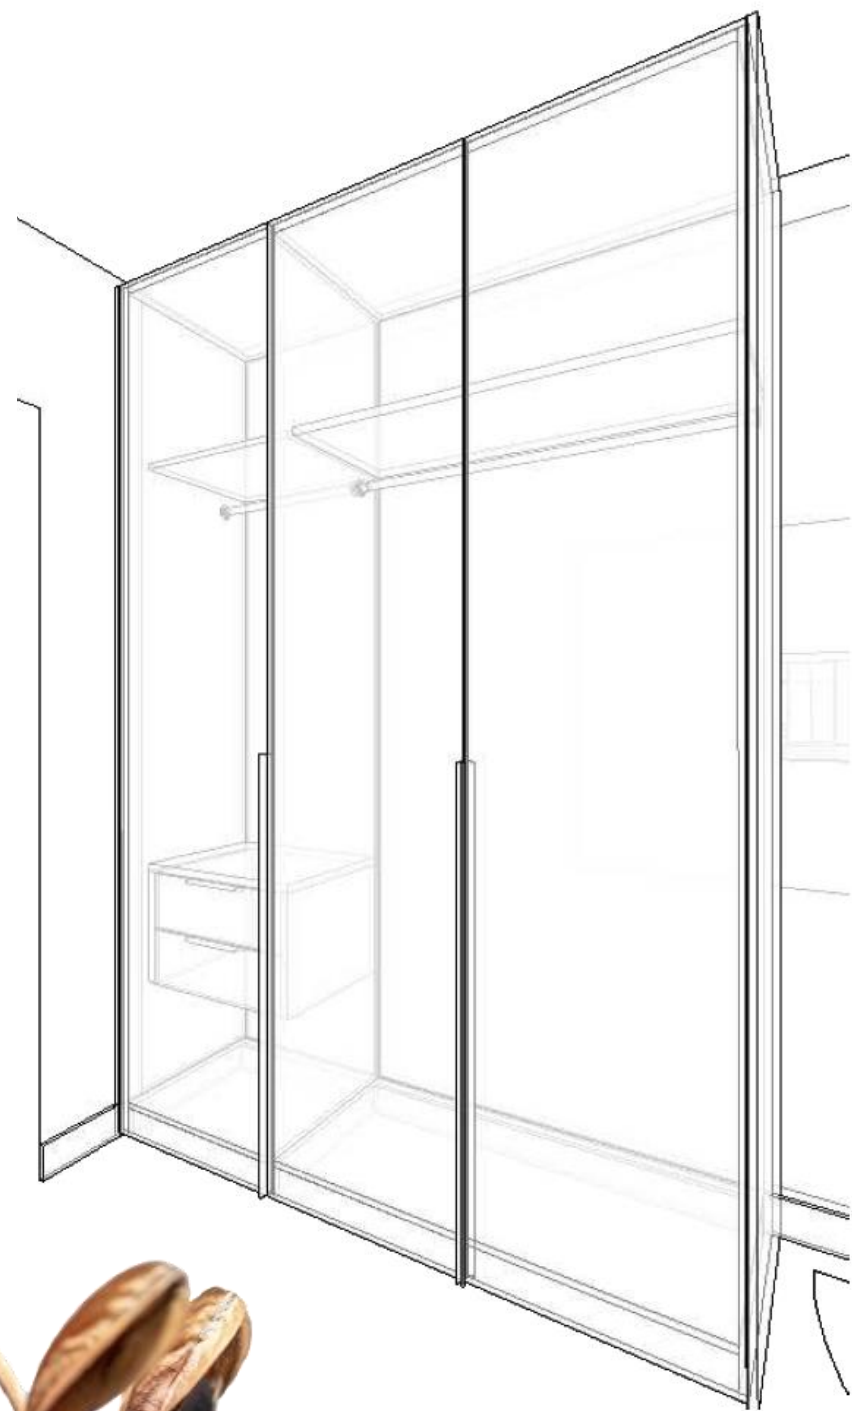

HALLWAY WARDROBE

Classic Pastel

Majestic Grey

Authentic Beige

HALLWAY WARDROBE
LAYOUT No. 5

2100 €

WARDROBE MATERIAL SELECTION

Main body & facades

Accent shelves,
door handles

Classic Pastel

Majestic Grey

Authentic Beige

WE LIVE GREEN. WE LOVE GREEN.

BEDROOM WARDROBE

Classic Pastel

Majestic Grey

Authentic Beige

BEDROOM WARDROBE

Request price

WARDROBE MATERIAL SELECTION

Main body & facades

Accent shelves, door handles

Classic Pastel

Majestic Grey