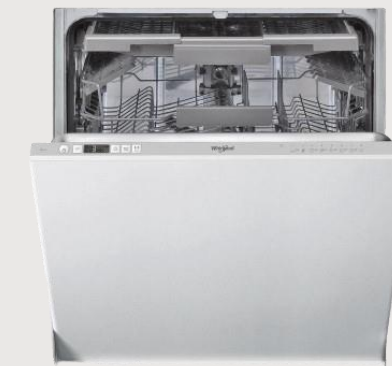

WE LIVE GREEN. WE LOVE GREEN.

KITCHEN

Classic Pastel

Majestic Grey

Authentic Beige

KITCHEN LAYOUT No. 5

8100 €

KITCHEN MATERIAL SELECTION

Upper facades & cabinets

Lower facades, full length facades & cabinets, door handles

Worktop and wall panel

Classic Pastel

Majestic Grey

Authentic Beige

KITCHEN APPLIANCES

(Included in price)

Whirlpool electric oven.

Falmec extractor hood with charcoal filter.

Whirlpool refrigerator and freezer with 6th Sense technology.

Whirlpool dishwasher with 6th Sense technology. Full size.

FRANKE tectonite kitchen sink. Carbon black. 450x530 mm.

Whirlpool induction hob with 6th Sense technology.

FRANKE sink tap. Onyx black.

FRANKE soap dispenser. Onyx black.

WE LIVE GREEN. WE LOVE GREEN.
WE LIVE GREEN. WE LOVE GREEN.
WE LIVE GREEN. WE LOVE GREEN.