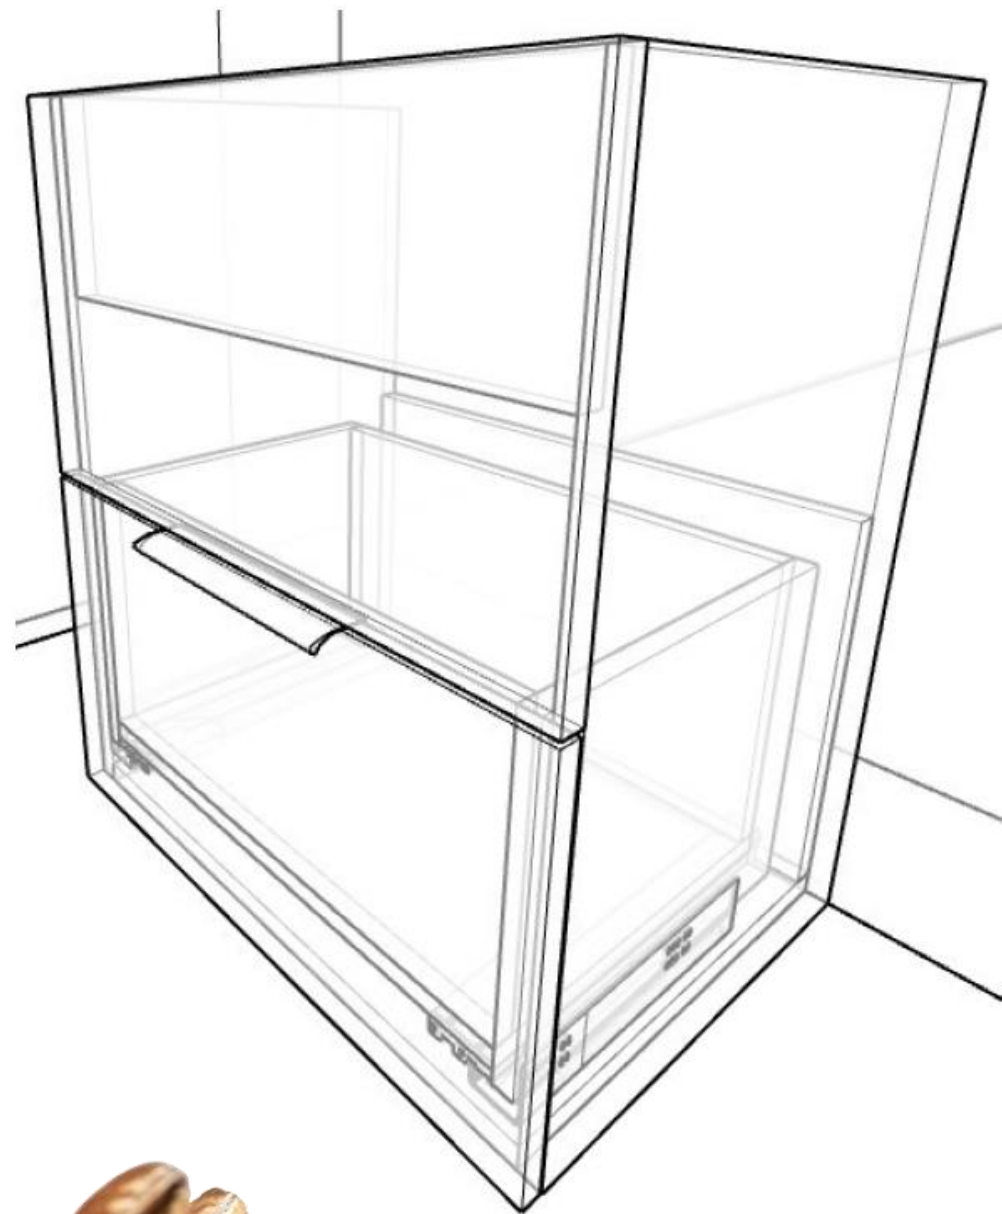

Authentic Beige

WE LIVE GREEN. WE LOVE GREEN.

Classic Pastel

Majestic Grey

Authentic Beige

SINK CABINET

SINK CABINET

170 €