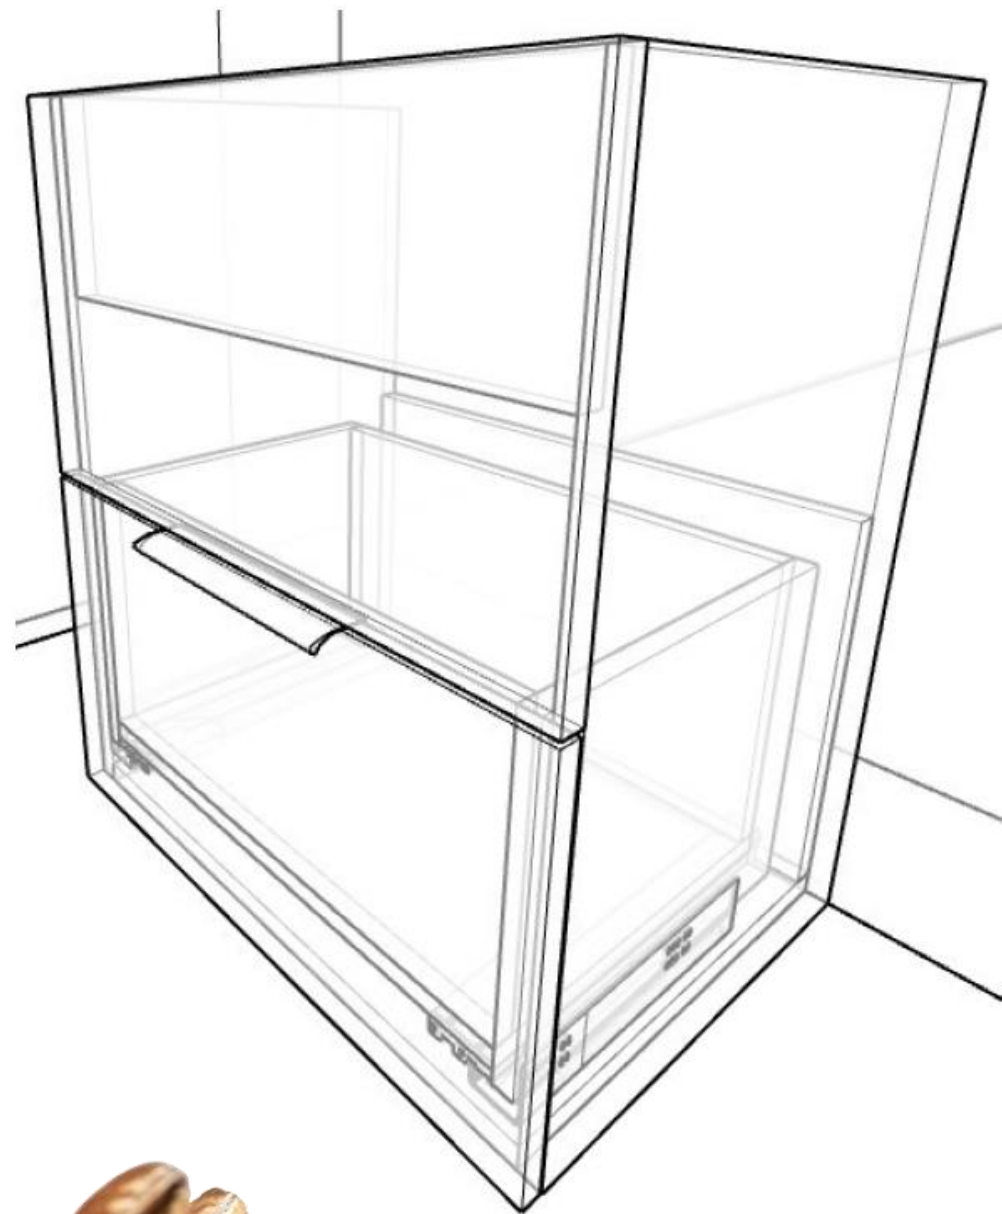

Classic Pastel

Majestic Grey

Authentic Beige

SINK CABINET

SINK CABINET

170 €

SINK CABINET MATERIAL SELECTION

Main body &
facades, door
handles