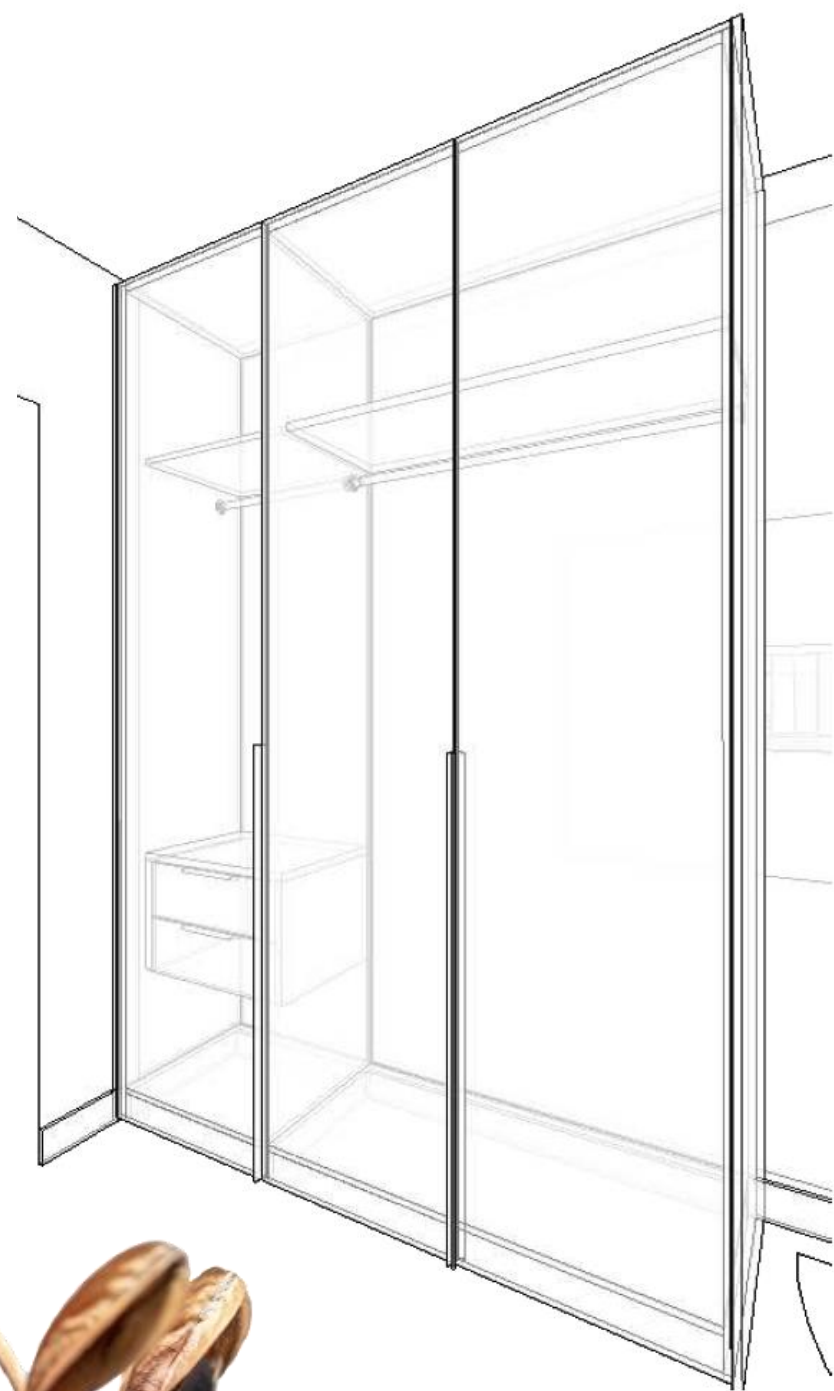

BEDROOM WARDROBE

Request price

WARDROBE MATERIAL SELECTION

Main body & facades

Accent shelves, door handles

Classic Pastel

Majestic Grey

Authentic Beige